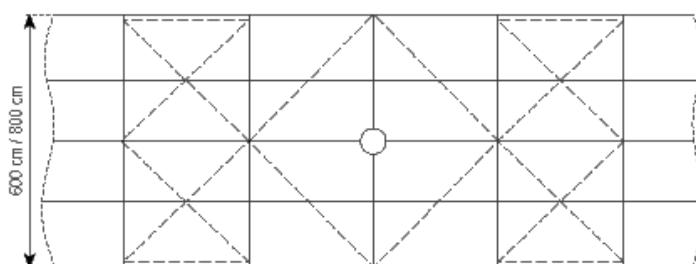

08.01.2009, www.r-zs.de/en/15

RÖDER Zelt- und Veranstaltungsservice GmbH
63654 Büdingen Fon: +49 06049 700-0
Verkauf: Am Lautenstein Fax: +49 06049 700-339
Vermietung: An den Ellern Fon: +49 06049 700-309
HRB 3261, Friedberg UST.-IdNr.: DE 112607812

Geschäftsführer:
Rüdiger Blasius
Jens Brüggemann
St.-Nr.: 020 225 62014

Bank:
WGZ Bank eG
KBC Bank DTLG AG
Fortis Bank
Duns-Nr.: 32-239-9494

IBAN BLZ Konto
DE73 400 600 00 0000 772 633
DE86 500 203 00 0000 295 086
DE15 370 106 00 1102 421 161
info@r-zs.com

SWIFT/BIC
GENO DE MS
BANV DE HB 500
GEBADE 33
www.r-zs.com