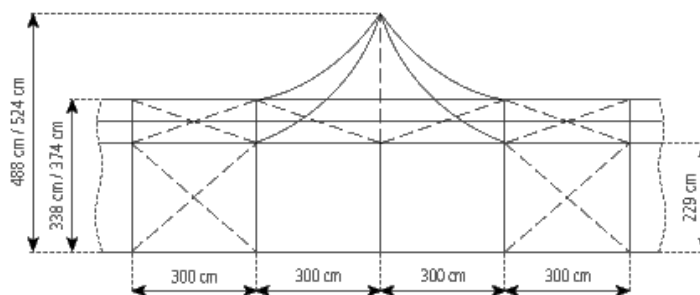

08.01.2009, www.r-zs.de/en/15

RÖDER Zelt- und Veranstaltungsservice GmbH
63654 Büdingen Fon: +49 06049 700-0
Verkauf: Am Lautenstein Fax: +49 06049 700-339
Vermietung: An den Ellern Fon: +49 06049 700-309
HRB 3261, Friedberg UST.-IdNr.: DE 112607812

Geschäftsführer:
Rüdiger Blasius
Jens Brüggemann
St.-Nr.: 020 225 62014

Bank:
WGZ Bank eG
KBC Bank DTLG AG
Fortis Bank
Duns-Nr.: 32-239-9494

IBAN BLZ Konto
DE73 400 600 00 0000 772 633
DE86 500 203 00 0000 295 086
DE15 370 106 00 1102 421 161
info@r-zs.com

SWIFT/BIC
GENO DE MS
BANV DE HB 500
GEBADE 33
www.r-zs.com